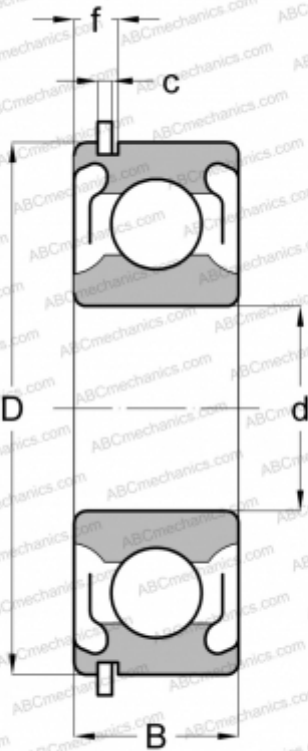

## Z499509 NEW DEPARTURE

Deep groove ball bearings

TYPE: Ball bearings, Radial ball bearings, Single row, With snap ring groove, Snap ring, seals 2RS

### Technical specification

#### DIMENSIONS, MM

d	45,000
D	85,000
B	19,000
f	5,156
c	1,905

#### WEIGHT, KG

0,408