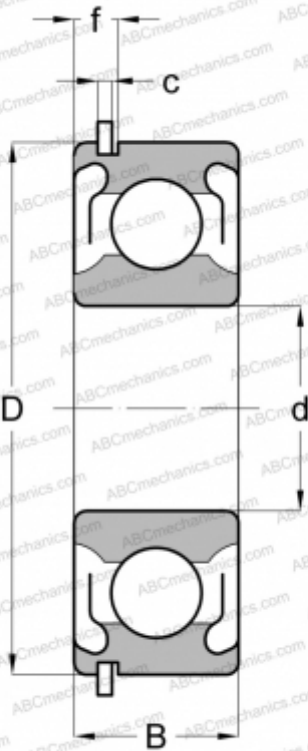

210NPPG FAFNIR

Deep groove ball bearings

TYPE: Ball bearings, Radial ball bearings, Single row, With snap ring groove, Snap ring, seals 2RS

Technical specification

DIMENSIONS, MM

d	50,000
D	90,000
B	20,000
f	5,969
c	2,692

WEIGHT, KG

0,463

MANUFACTURER

[FAFNIR](#)

INTERCHANGE

ABC	6210 2RSNR
SKF	6210 2RSNR
MRC	210-SZZG
FAG	6210-2RSNR
STEYR	6210-2RSNR
NEW DEPARTURE	Z499510