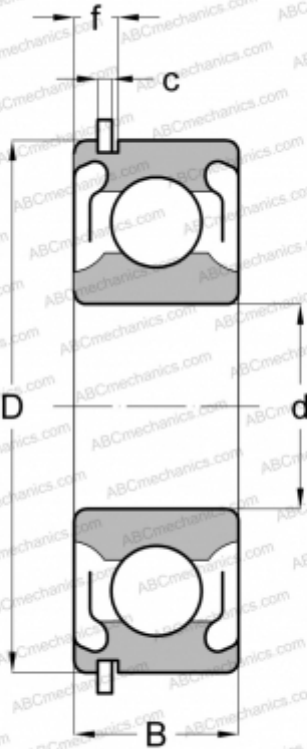

## 6211 2RSNR SKF

Deep groove ball bearings

TYPE: Ball bearings, Radial ball bearings, Single row, With snap ring groove, Snap ring, seals 2RS

### Technical specification

#### DIMENSIONS, MM

d	55,000
D	100,000
B	21,000
f	5,969
c	2,692

#### WEIGHT, KG

0,608