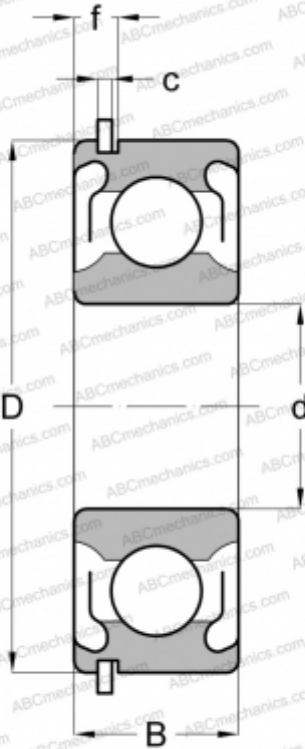

## 6211-2RSNR STEYR

Deep groove ball bearings

TYPE: Ball bearings, Radial ball bearings, Single row, With snap ring groove, Snap ring, seals 2RS

### Technical specification

#### DIMENSIONS, MM

d	55,000
D	100,000
B	21,000
f	5,969
c	2,692

#### WEIGHT, KG

0,608