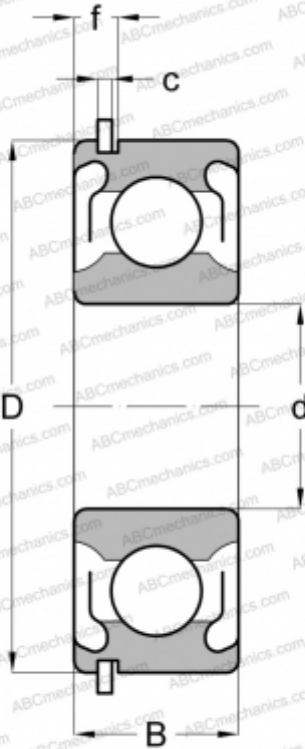

6302-2RSNR FAG

Deep groove ball bearings

TYPE: Ball bearings, Radial ball bearings, Single row, With snap ring groove, Snap ring, seals 2RS

Technical specification

DIMENSIONS, MM

d	15,000
D	42,000
B	13,000
f	3,404
c	1,346

WEIGHT, KG

0,086

MANUFACTURER

[FAG](#)

INTERCHANGE

ABC	6302 2RSNR
MRC	302-SZZG
STEYR	6302-2RSNR
NEW DEPARTURE	Z499602