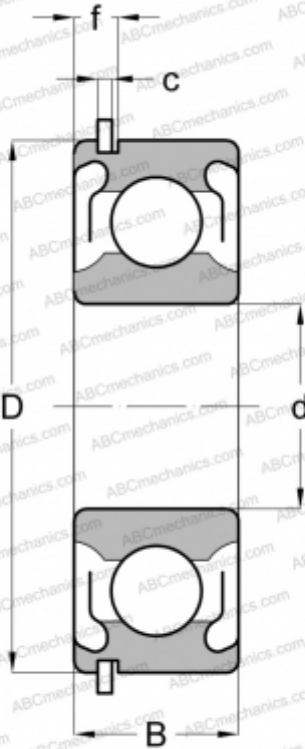

6303-2RSNR FAG

Deep groove ball bearings

TYPE: Ball bearings, Radial ball bearings, Single row, With snap ring groove, Snap ring, seals 2RS

Technical specification

DIMENSIONS, MM

d	17,000
D	47,000
B	14,000
f	3,785
c	1,346

WEIGHT, KG

0,118

MANUFACTURER

[FAG](#)

INTERCHANGE

ABC	6303 2RSNR
SKF	6303 2RSNR
MRC	303-SZZG
FAFNIR	303PPG
STEYR	6303-2RSNR
NEW DEPARTURE	Z499603