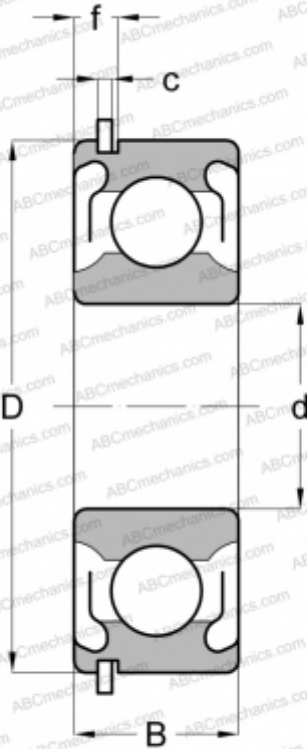

6304 2RSNR SKF

Deep groove ball bearings

TYPE: Ball bearings, Radial ball bearings, Single row, With snap ring groove, Snap ring, seals 2RS

Technical specification

DIMENSIONS, MM

d	20,000
D	52,000
B	15,000
f	3,785
c	1,346

WEIGHT, KG

0,145

MANUFACTURER

[SKF](#)

INTERCHANGE

ABC	6304 2RSNR
MRC	304-SZZG
FAG	6304-2RSNR
FAFNIR	304PPG
STEYR	6304-2RSNR
NEW DEPARTURE	Z499604