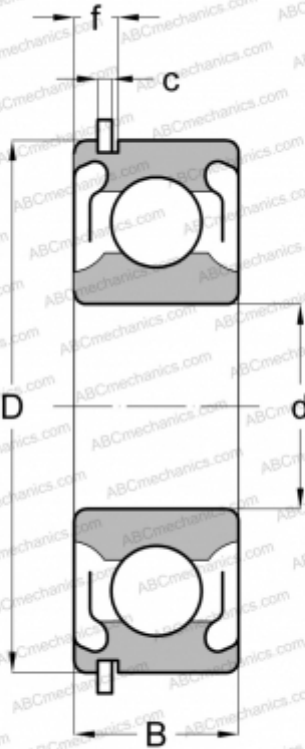

## 305-SZZG MRC

Deep groove ball bearings

TYPE: Ball bearings, Radial ball bearings, Single row, With snap ring groove, Snap ring, seals 2RS

### Technical specification

#### DIMENSIONS, MM

d	25,000
D	62,000
B	17,000
f	5,156
c	1,880

#### WEIGHT, KG

0,236