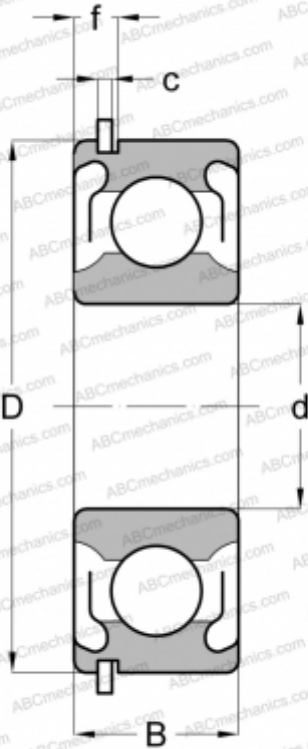

6306 2RSNR SKF

Deep groove ball bearings

TYPE: Ball bearings, Radial ball bearings, Single row, With snap ring groove, Snap ring, seals 2RS

Technical specification

DIMENSIONS, MM

d	30,000
D	72,000
B	19,000
f	5,156
c	1,880

WEIGHT, KG

0,349

MANUFACTURER

[SKF](#)

INTERCHANGE

ABC	6306 2RSNR
MRC	306-SZZG
FAG	6306-2RSNR
STEYR	6306-2RSNR
NEW DEPARTURE	Z499606