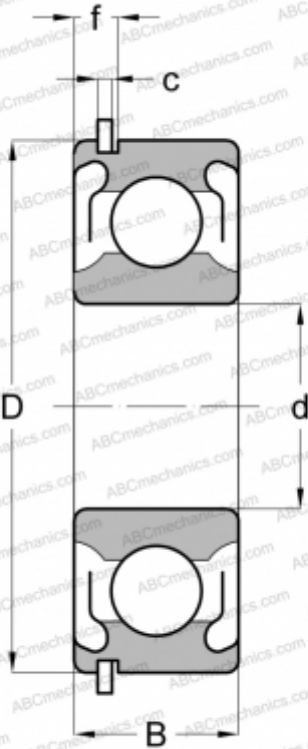

## 6307 2RSNR SKF

Deep groove ball bearings

TYPE: Ball bearings, Radial ball bearings, Single row, With snap ring groove, Snap ring, seals 2RS

### Technical specification

#### DIMENSIONS, MM

d	35,000
D	80,000
B	21,000
f	5,156
c	1,880

#### WEIGHT, KG

0,458