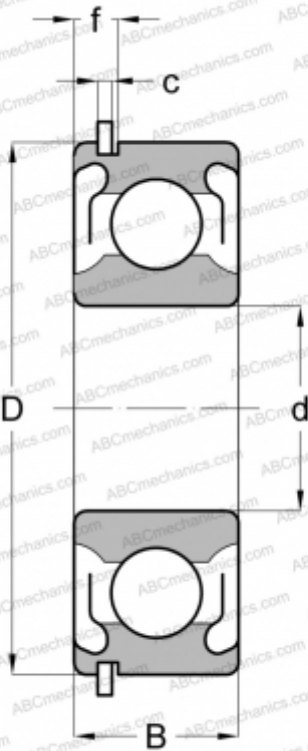

## 6308 2RSNR SKF

Deep groove ball bearings

TYPE: Ball bearings, Radial ball bearings, Single row, With snap ring groove, Snap ring, seals 2RS

### Technical specification

#### DIMENSIONS, MM

d	40,000
D	90,000
B	23,000
f	5,969
c	2,692

#### WEIGHT, KG

0,635