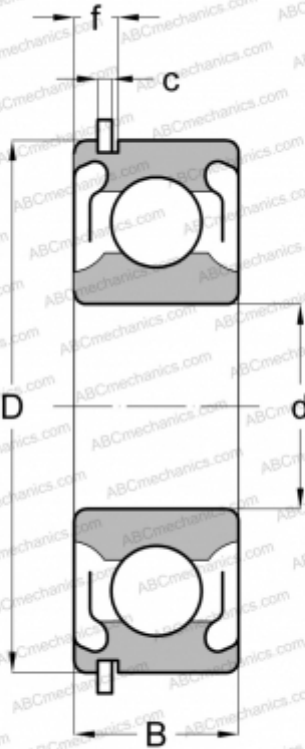

## 6308-2RSNR STEYR

Deep groove ball bearings

TYPE: Ball bearings, Radial ball bearings, Single row, With snap ring groove, Snap ring, seals 2RS

### Technical specification

#### DIMENSIONS, MM

d	40,000
D	90,000
B	23,000
f	5,969
c	2,692

#### WEIGHT, KG

0,635