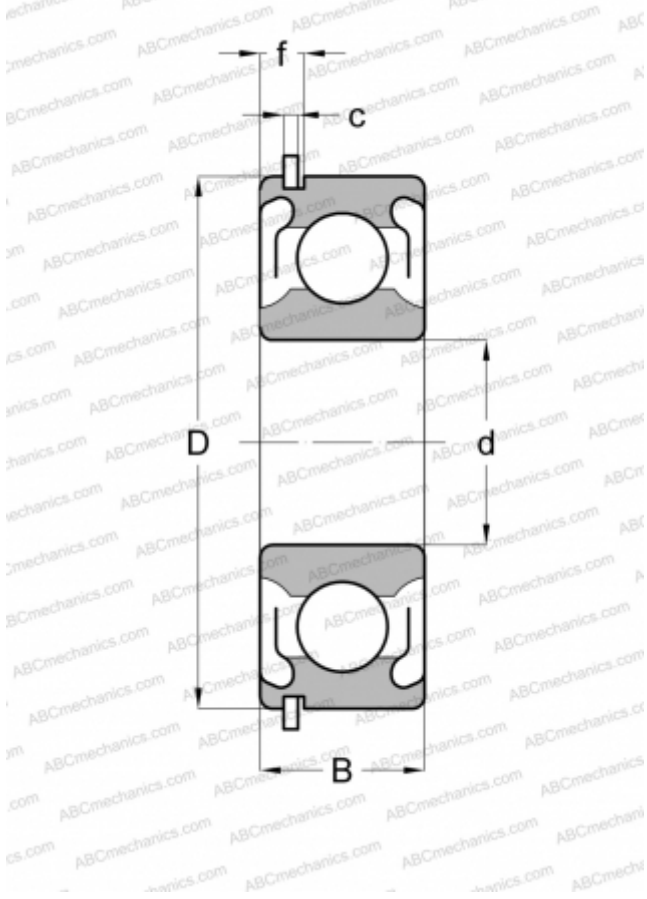

## 6309 2RSNR SKF

Deep groove ball bearings

TYPE: Ball bearings, Radial ball bearings, Single row, With snap ring groove, Snap ring, seals 2RS

### Technical specification

#### DIMENSIONS, MM

d	45,000
D	100,000
B	25,000
f	5,969
c	2,692

#### WEIGHT, KG

0,835