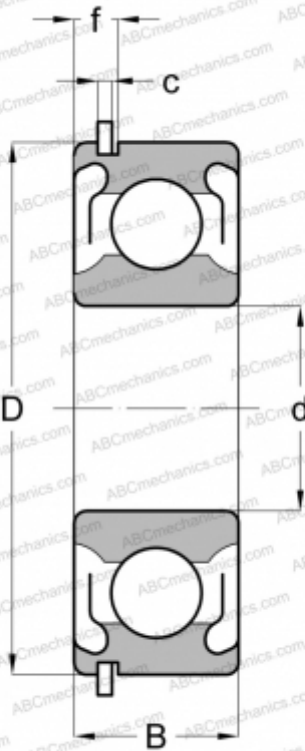

## 309-SZZG MRC

Deep groove ball bearings

TYPE: Ball bearings, Radial ball bearings, Single row, With snap ring groove, Snap ring, seals 2RS

### Technical specification

#### DIMENSIONS, MM

d	45,000
D	100,000
B	25,000
f	5,969
c	2,692

#### WEIGHT, KG

0,835