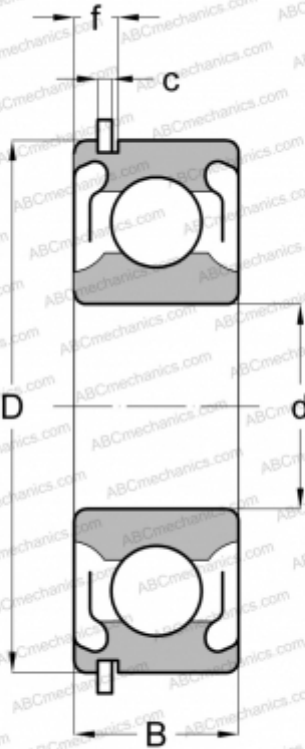

## 6310 2RSNR ABC

Deep groove ball bearings

TYPE: Ball bearings, Radial ball bearings, Single row, With snap ring groove, Snap ring, seals 2RS

### Technical specification

#### DIMENSIONS, MM

|   |         |
|---|---------|
| d | 50,000  |
| D | 110,000 |
| B | 27,000  |
| f | 5,969   |
| c | 2,692   |

#### WEIGHT, KG

1,070