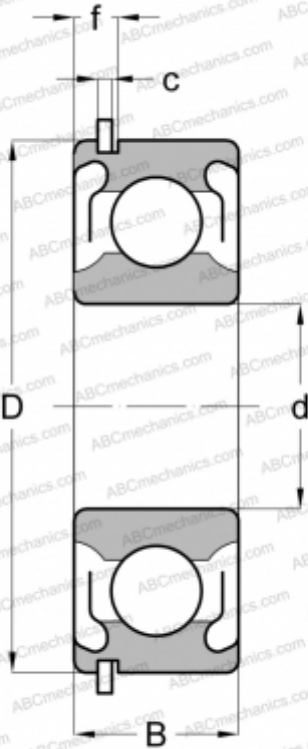

## 310-SZZG MRC

Deep groove ball bearings

TYPE: Ball bearings, Radial ball bearings, Single row, With snap ring groove, Snap ring, seals 2RS

### Technical specification

#### DIMENSIONS, MM

d	50,000
D	110,000
B	27,000
f	5,969
c	2,692

#### WEIGHT, KG

1,070