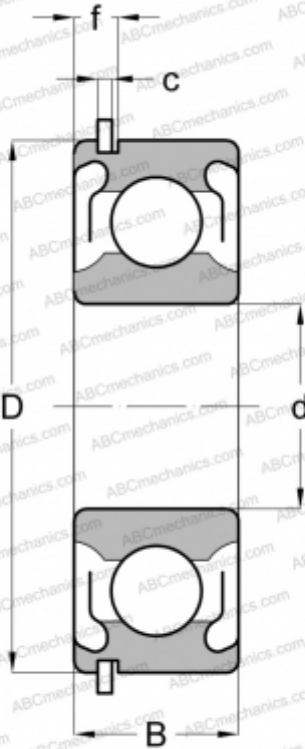

## 6310-2RSNR FAG

Deep groove ball bearings

TYPE: Ball bearings, Radial ball bearings, Single row, With snap ring groove, Snap ring, seals 2RS

### Technical specification

#### DIMENSIONS, MM

|   |         |
|---|---------|
| d | 50,000  |
| D | 110,000 |
| B | 27,000  |
| f | 5,969   |
| c | 2,692   |

#### WEIGHT, KG

1,070