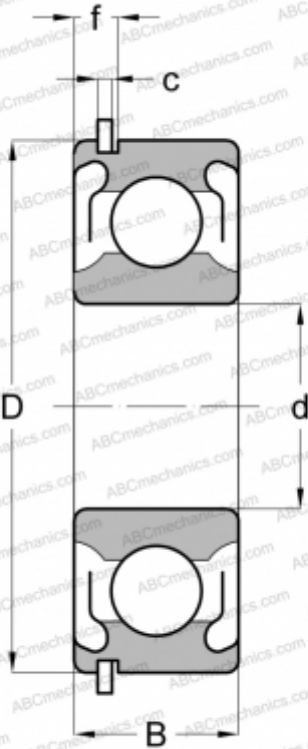

6311 2RSN SKF

Deep groove ball bearings

TYPE: Ball bearings, Radial ball bearings, Single row, With snap ring groove, Snap ring, seals 2RS

Technical specification

DIMENSIONS, MM

d	55,000
D	120,000
B	29,000
f	7,137
c	3,099

WEIGHT, KG

1,370

MANUFACTURER

[SKF](#)

INTERCHANGE

ABC	6311 2RSNR
MRC	311-SZZG
FAG	6311-2RSNR
STEYR	6311-2RSNR