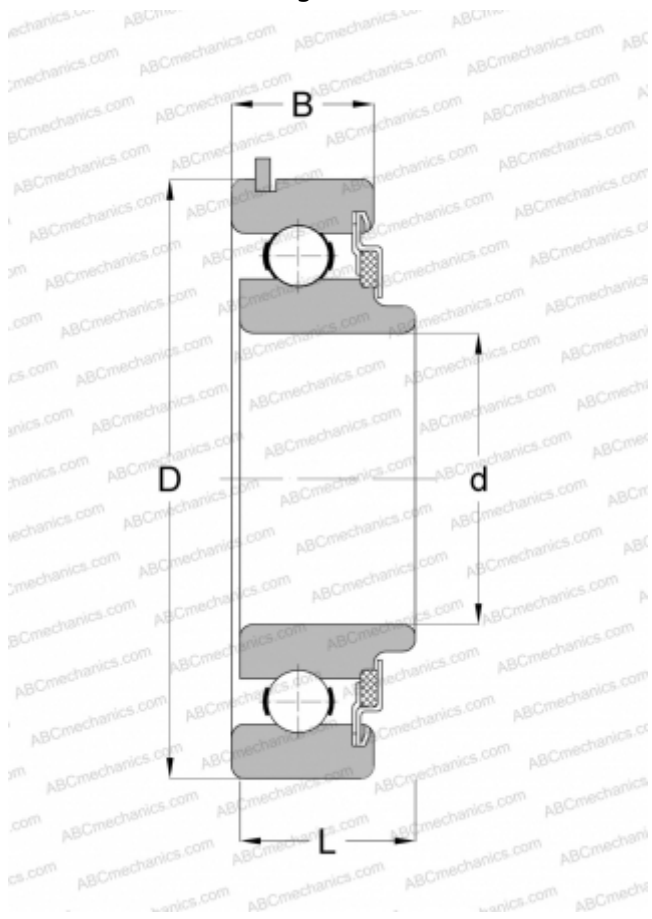

## 8501NR ABC

Deep groove ball bearings

TYPE: Ball bearings, Radial ball bearings, Single row, With snap ring groove, Snap ring, felt seals on one side, wide inner ring

### Technical specification

#### DIMENSIONS, MM

d	12,000
D	32,000
B	12,700
B1	10,008

#### WEIGHT, KG

0,044