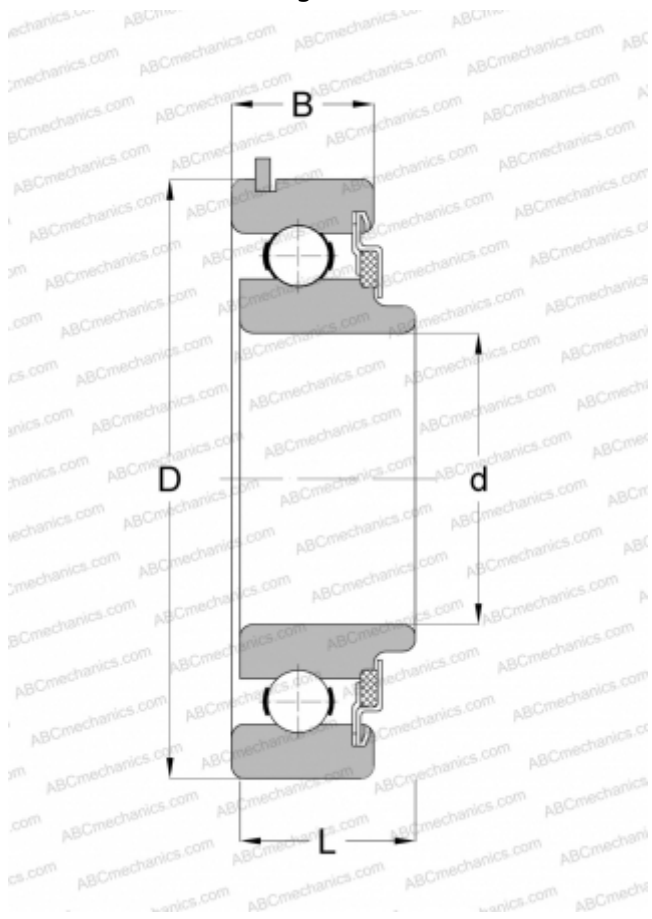

## 48013 NEW DEPARTURE

Deep groove ball bearings

TYPE: Ball bearings, Radial ball bearings, Single row, With snap ring groove, Snap ring, felt seals on one side, wide inner ring

### Technical specification

#### DIMENSIONS, MM

d	13,000
D	32,000
B	12,700
B1	10,008

#### WEIGHT, KG

0,042