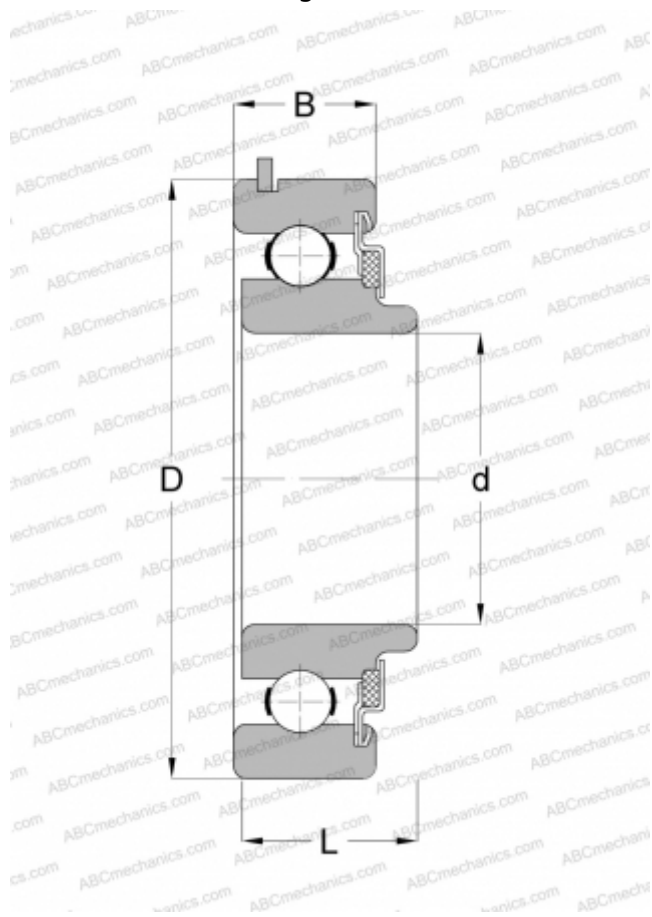

48016 NEW DEPARTURE

Deep groove ball bearings

TYPE: Ball bearings, Radial ball bearings, Single row, With snap ring groove, Snap ring, felt seals on one side, wide inner ring

Technical specification

DIMENSIONS, MM

d	16,000
D	35,000
B	12,700
B1	10,998

WEIGHT, KG

0,048

MANUFACTURER

[NEW DEPARTURE](#)

INTERCHANGE

[ABC 8016NR](#)