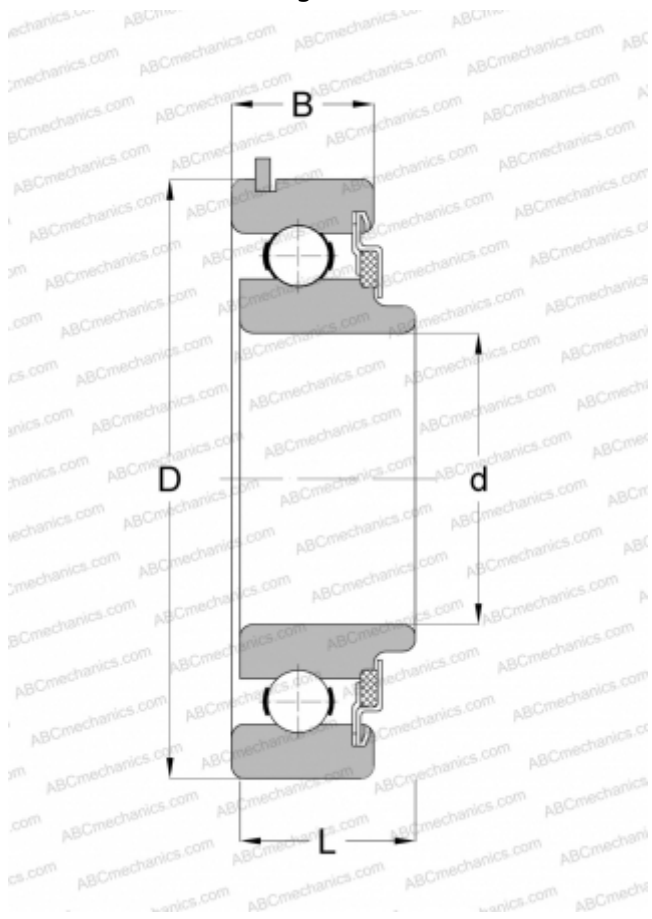

## 8503NR ABC

Deep groove ball bearings

TYPE: Ball bearings, Radial ball bearings, Single row, With snap ring groove, Snap ring, felt seals on one side, wide inner ring

### Technical specification

#### DIMENSIONS, MM

d	17,000
D	40,000
B	14,300
B1	11,989

#### WEIGHT, KG

0,070