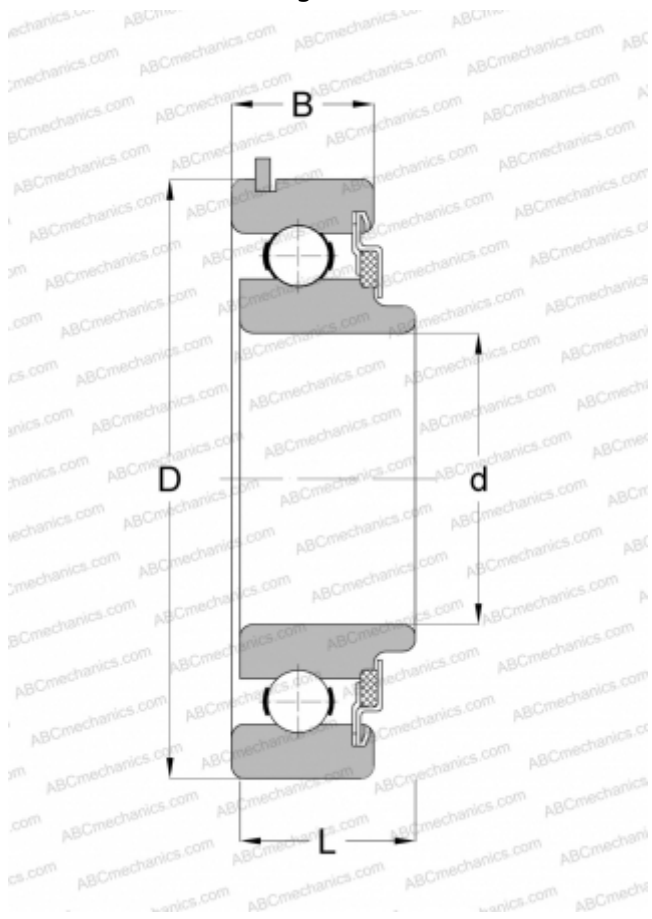

8504NR ABC

Deep groove ball bearings

TYPE: Ball bearings, Radial ball bearings, Single row, With snap ring groove, Snap ring, felt seals on one side, wide inner ring

Technical specification

DIMENSIONS, MM

d	20,000
D	47,000
B	15,875
B1	13,995

WEIGHT, KG

0,108

MANUFACTURER

[ABC](#)

INTERCHANGE

NEW DEPARTURE

[48504](#)