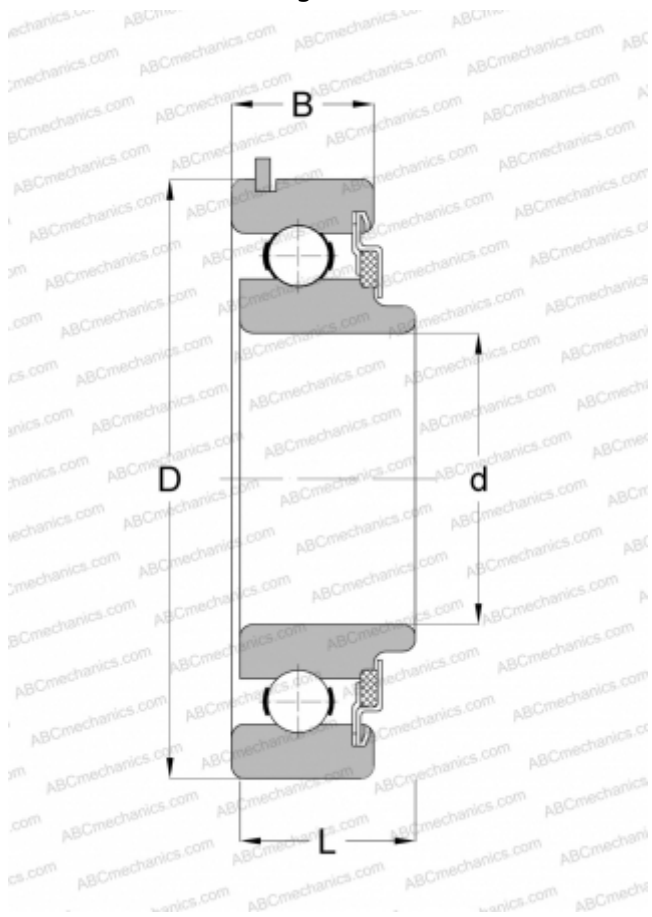

48504 NEW DEPARTURE

Deep groove ball bearings

TYPE: Ball bearings, Radial ball bearings, Single row, With snap ring groove, Snap ring, felt seals on one side, wide inner ring

Technical specification

DIMENSIONS, MM

d	20,000
D	47,000
B	15,875
B1	13,995

WEIGHT, KG

0,108

MANUFACTURER

[NEW DEPARTURE](#)

INTERCHANGE

[ABC 8504NR](#)