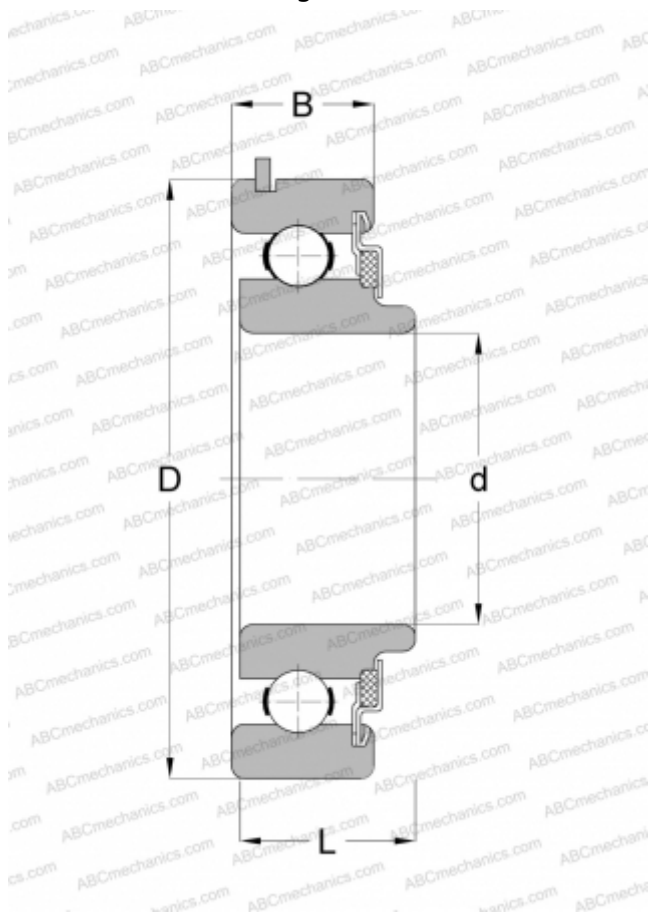

## 8505NR ABC

Deep groove ball bearings

TYPE: Ball bearings, Radial ball bearings, Single row, With snap ring groove, Snap ring, felt seals on one side, wide inner ring

### Technical specification

#### DIMENSIONS, MM

d	25,000
D	52,000
B	15,875
B1	15,011

#### WEIGHT, KG

0,132