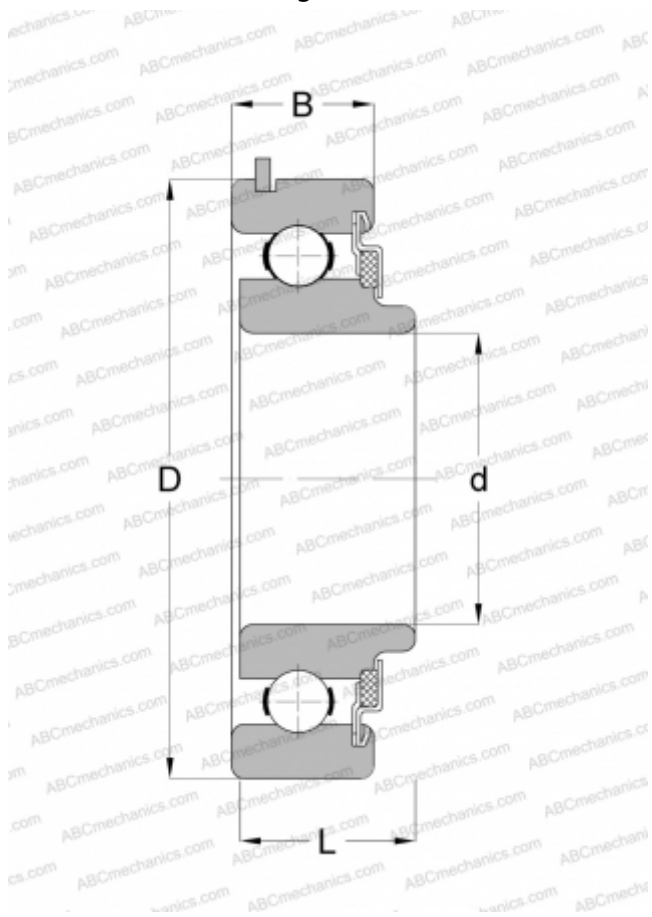

48505 NEW DEPARTURE

Deep groove ball bearings

TYPE: Ball bearings, Radial ball bearings, Single row, With snap ring groove, Snap ring, felt seals on one side, wide inner ring

Technical specification

DIMENSIONS, MM

d	25,000
D	52,000
B	15,875
B1	15,011

WEIGHT, KG

0,132

MANUFACTURER

[NEW DEPARTURE](#)

INTERCHANGE

[ABC 8505NR](#)