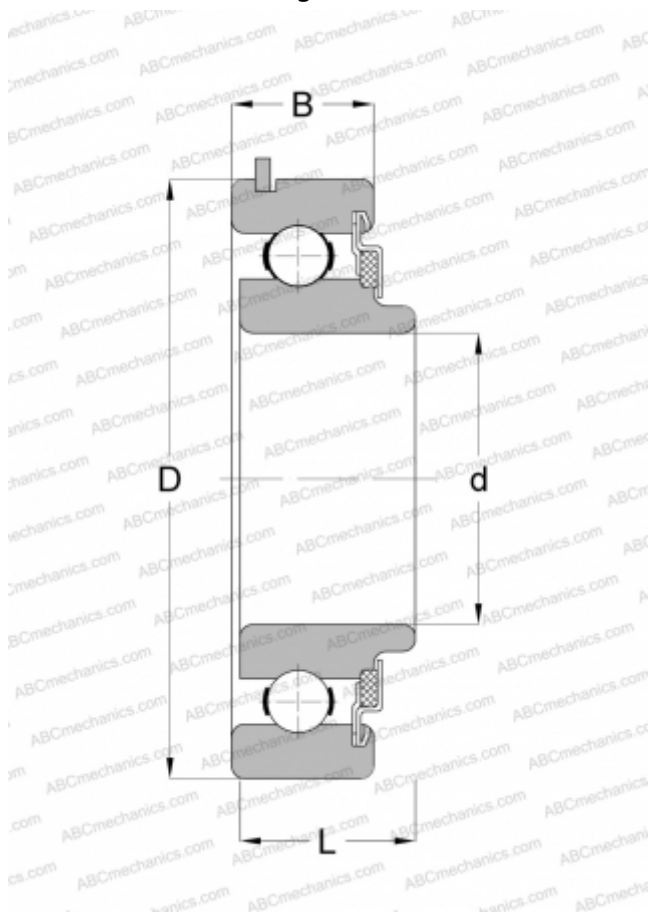

8026NR ABC

Deep groove ball bearings

TYPE: Ball bearings, Radial ball bearings, Single row, With snap ring groove, Snap ring, felt seals on one side, wide inner ring

Technical specification

DIMENSIONS, MM

d	26,000
D	52,000
B	15,875
B1	15,011

WEIGHT, KG

0,128

MANUFACTURER

[ABC](#)

INTERCHANGE

NEW DEPARTURE

[480a6](#)