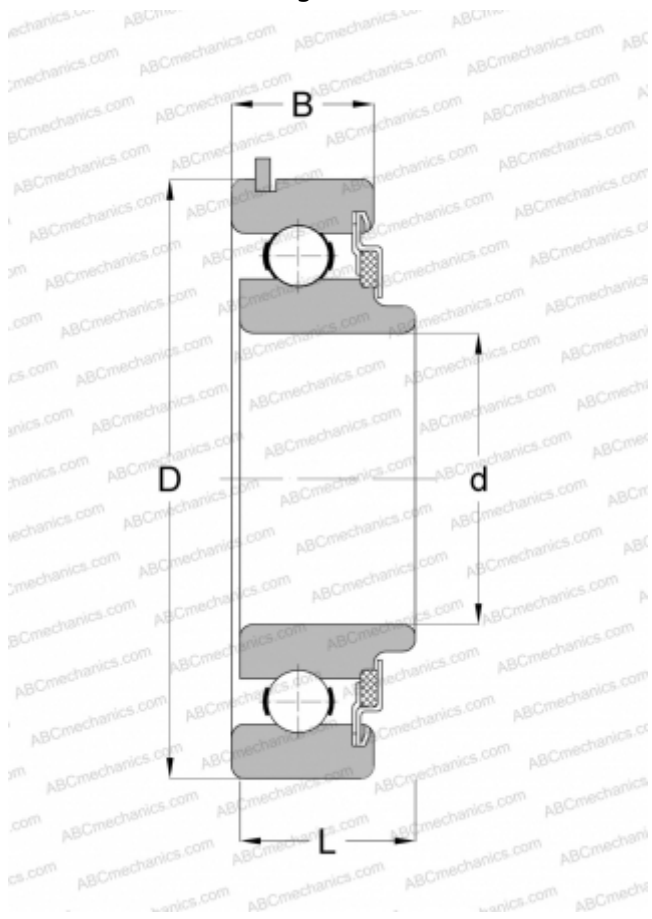

480a6 NEW DEPARTURE

Deep groove ball bearings

TYPE: Ball bearings, Radial ball bearings, Single row, With snap ring groove, Snap ring, felt seals on one side, wide inner ring

Technical specification

DIMENSIONS, MM

d	26,000
D	52,000
B	15,875
B1	15,011

WEIGHT, KG

0,128

MANUFACTURER

[NEW DEPARTURE](#)

INTERCHANGE

[ABC 8026NR](#)