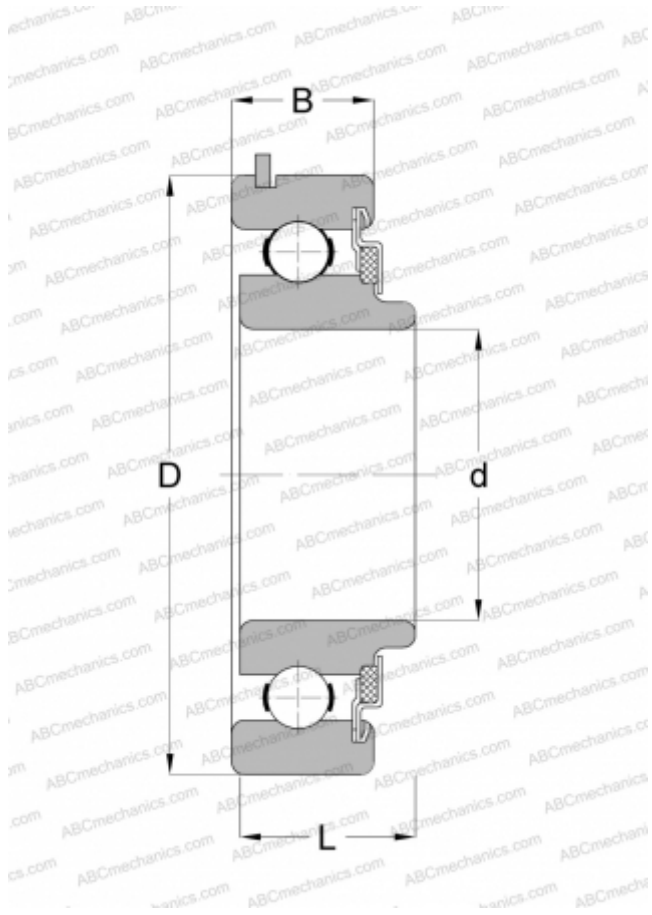

8506NR ABC

Deep groove ball bearings

TYPE: Ball bearings, Radial ball bearings, Single row, With snap ring groove, Snap ring, felt seals on one side, wide inner ring

Technical specification

DIMENSIONS, MM

d	30,000
D	62,000
B	19,990
B1	16,002

WEIGHT, KG

0,230

MANUFACTURER

[ABC](#)

INTERCHANGE

NEW DEPARTURE

[48506](#)