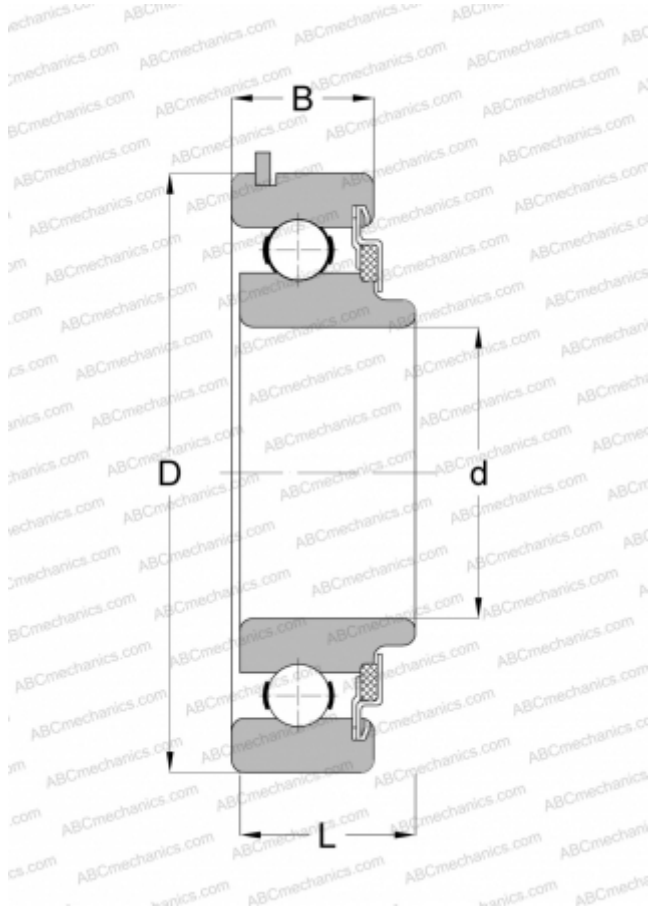

8507NR ABC

Deep groove ball bearings

TYPE: Ball bearings, Radial ball bearings, Single row, With snap ring groove, Snap ring, felt seals on one side, wide inner ring

Technical specification

DIMENSIONS, MM

d	35,000
D	72,000
B	21,006
B1	16,993

WEIGHT, KG

0,321

MANUFACTURER

[ABC](#)

INTERCHANGE

NEW DEPARTURE

[48507](#)