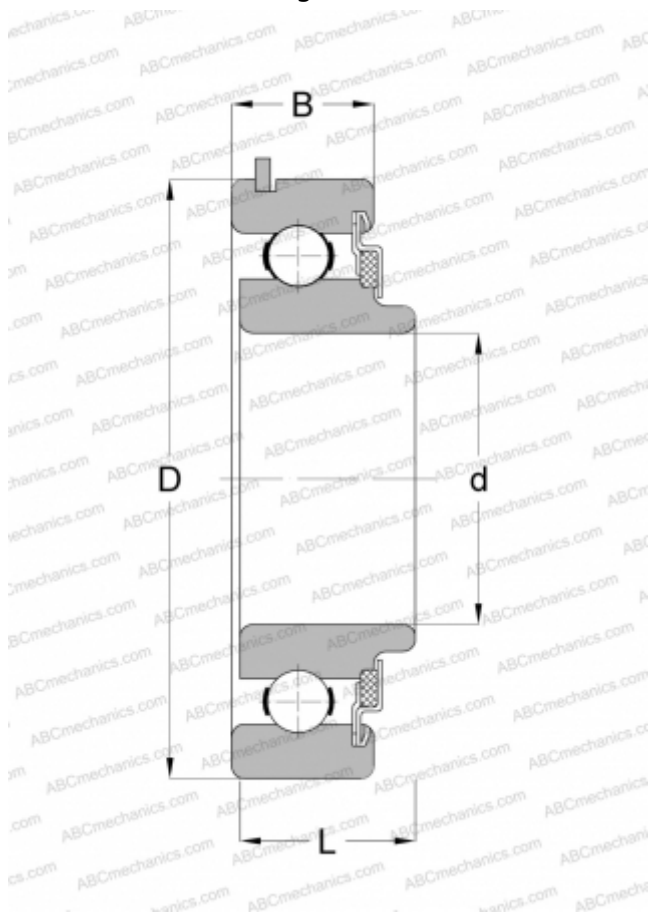

8508NR ABC

Deep groove ball bearings

TYPE: Ball bearings, Radial ball bearings, Single row, With snap ring groove, Snap ring, felt seals on one side, wide inner ring

Technical specification

DIMENSIONS, MM

d	40,000
D	80,000
B	24,003
B1	21,006

WEIGHT, KG

0,485

MANUFACTURER

[ABC](#)

INTERCHANGE

NEW DEPARTURE

[48508](#)