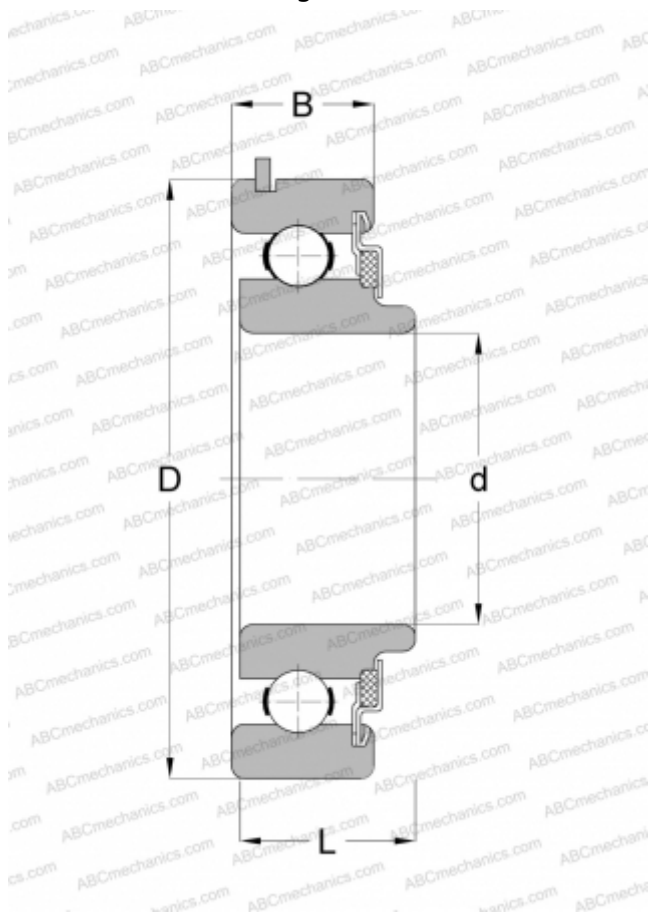

## 48508 NEW DEPARTURE

Deep groove ball bearings

TYPE: Ball bearings, Radial ball bearings, Single row, With snap ring groove, Snap ring, felt seals on one side, wide inner ring

### Technical specification

#### DIMENSIONS, MM

d	40,000
D	80,000
B	24,003
B1	21,006

#### WEIGHT, KG

0,485