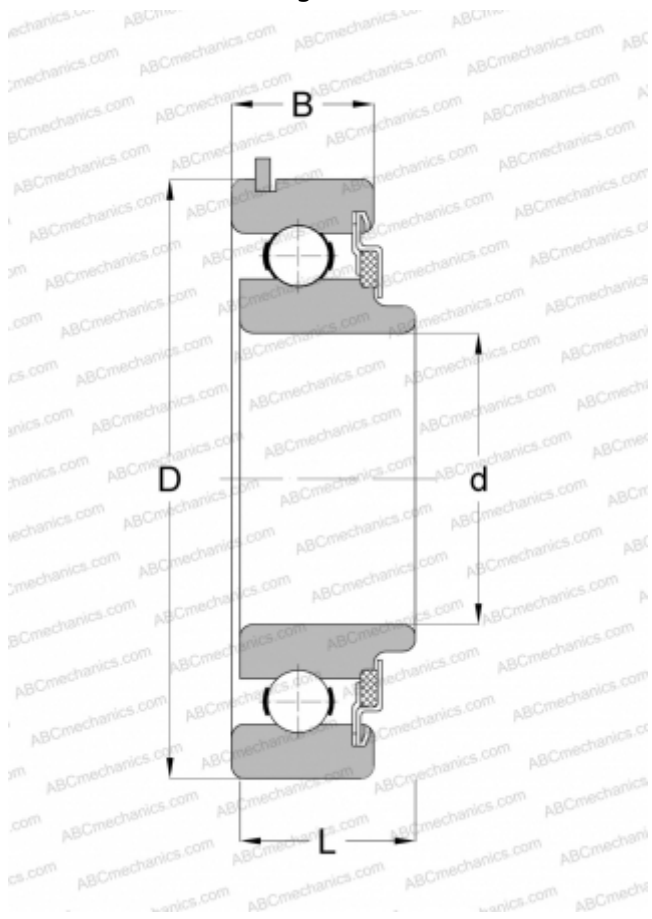

8603NR ABC

Deep groove ball bearings

TYPE: Ball bearings, Radial ball bearings, Single row, With snap ring groove, Snap ring, felt seals on one side, wide inner ring

Technical specification

DIMENSIONS, MM

d	17,000
D	47,000
B	16,002
B1	13,995

WEIGHT, KG

0,095

MANUFACTURER

[ABC](#)