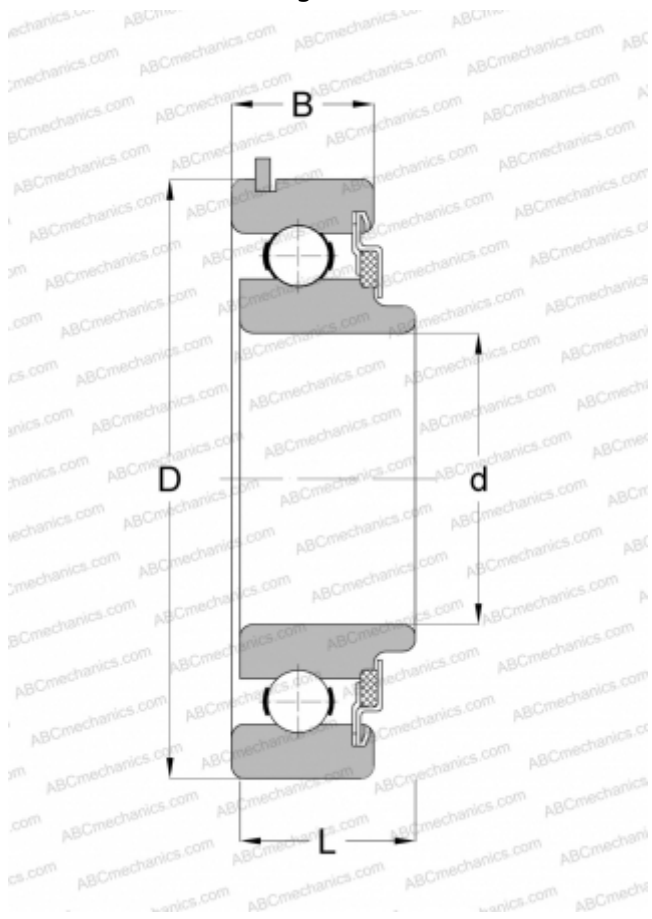

48604 NEW DEPARTURE

Deep groove ball bearings

TYPE: Ball bearings, Radial ball bearings, Single row, With snap ring groove, Snap ring, felt seals on one side, wide inner ring

Technical specification

DIMENSIONS, MM

d	20,000
D	52,000
B	18,999
B1	15,011

WEIGHT, KG

0,200

MANUFACTURER

[NEW DEPARTURE](#)

INTERCHANGE

[ABC 8604NR](#)