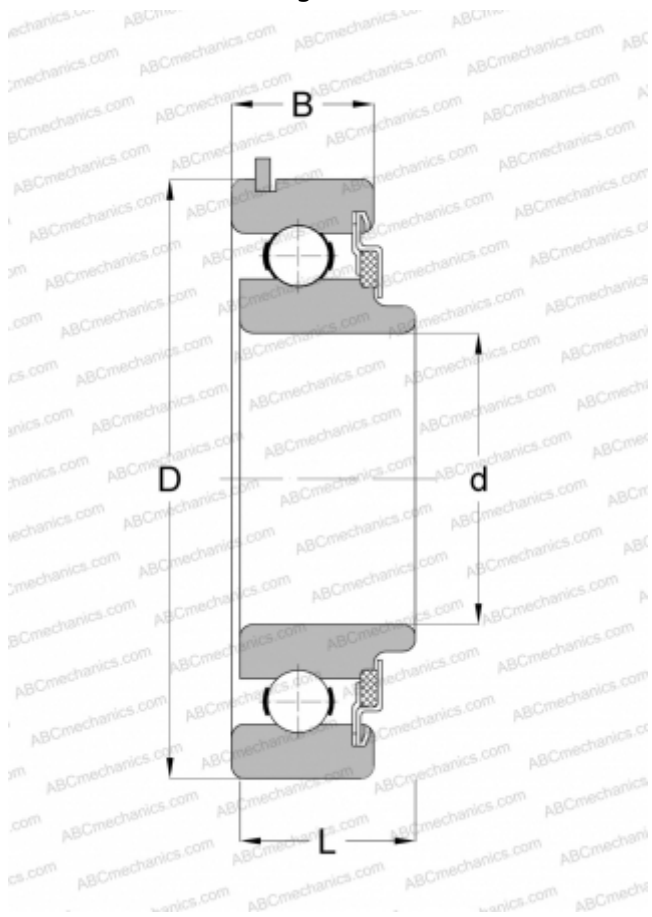

8605NR ABC

Deep groove ball bearings

TYPE: Ball bearings, Radial ball bearings, Single row, With snap ring groove, Snap ring, felt seals on one side, wide inner ring

Technical specification

DIMENSIONS, MM

d	25,000
D	62,000
B	21,006
B1	16,993

WEIGHT, KG

0,354

MANUFACTURER

[ABC](#)

INTERCHANGE

NEW DEPARTURE

[48605](#)