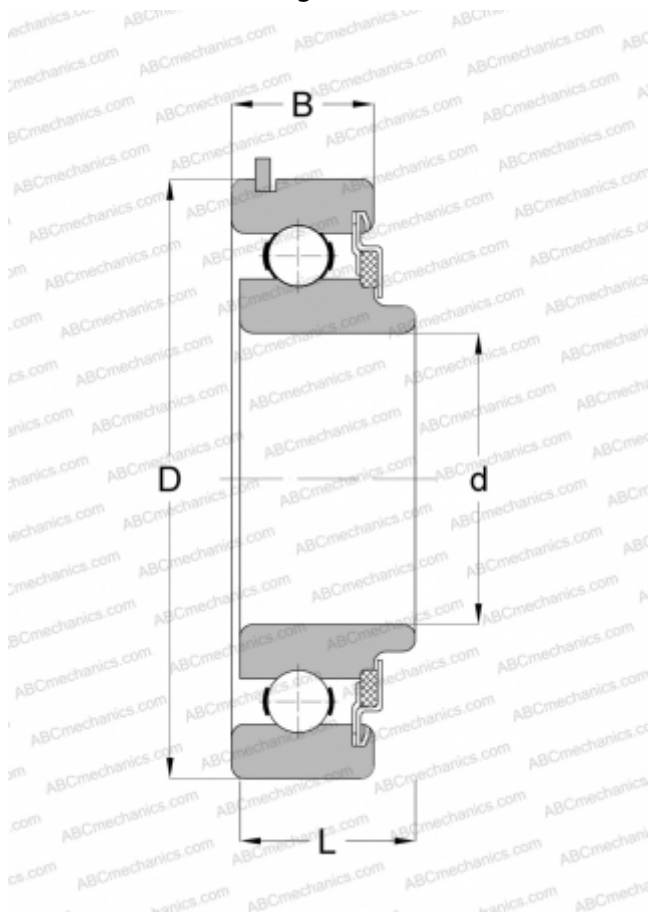

## 8606NR ABC

Deep groove ball bearings

TYPE: Ball bearings, Radial ball bearings, Single row, With snap ring groove, Snap ring, felt seals on one side, wide inner ring

### Technical specification

#### DIMENSIONS, MM

d	30,000
D	72,000
B	23,012
B1	18,999

#### WEIGHT, KG

0,513