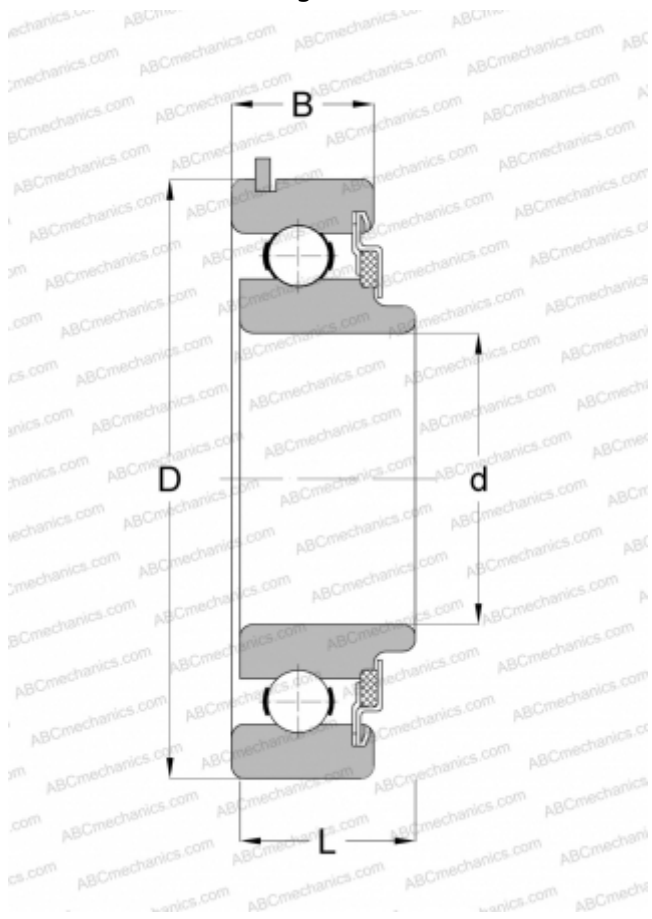

48606 NEW DEPARTURE

Deep groove ball bearings

TYPE: Ball bearings, Radial ball bearings, Single row, With snap ring groove, Snap ring, felt seals on one side, wide inner ring

Technical specification

DIMENSIONS, MM

d	30,000
D	72,000
B	23,012
B1	18,999

WEIGHT, KG

0,513

MANUFACTURER

[NEW DEPARTURE](#)

INTERCHANGE

[ABC 8606NR](#)