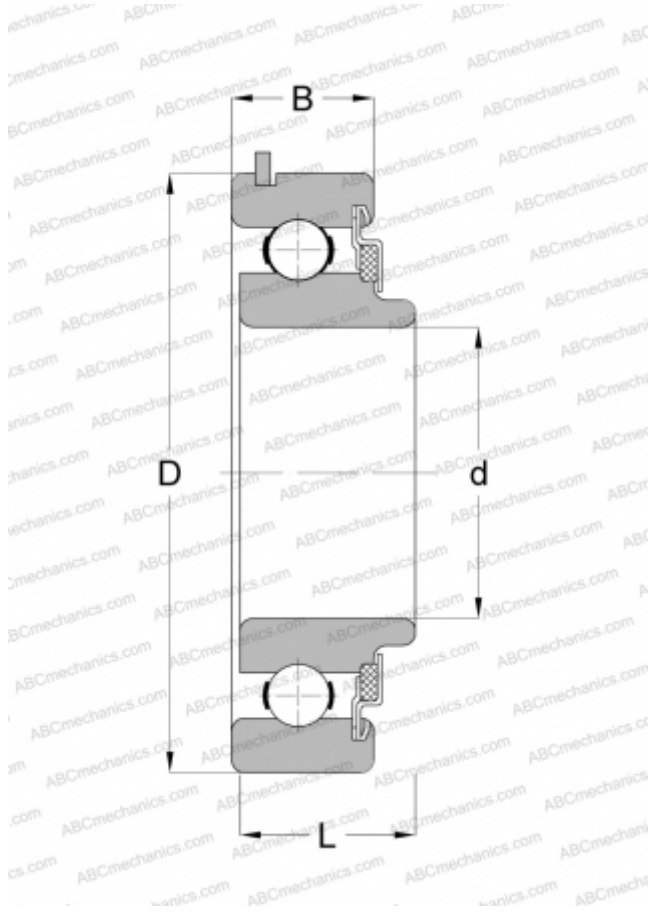

8607NR ABC

Deep groove ball bearings

TYPE: Ball bearings, Radial ball bearings, Single row, With snap ring groove, Snap ring, felt seals on one side, wide inner ring

Technical specification

DIMENSIONS, MM

d	35,000
D	80,000
B	24,994
B1	21,006

WEIGHT, KG

0,744

MANUFACTURER

[ABC](#)

INTERCHANGE

NEW DEPARTURE

[48607](#)