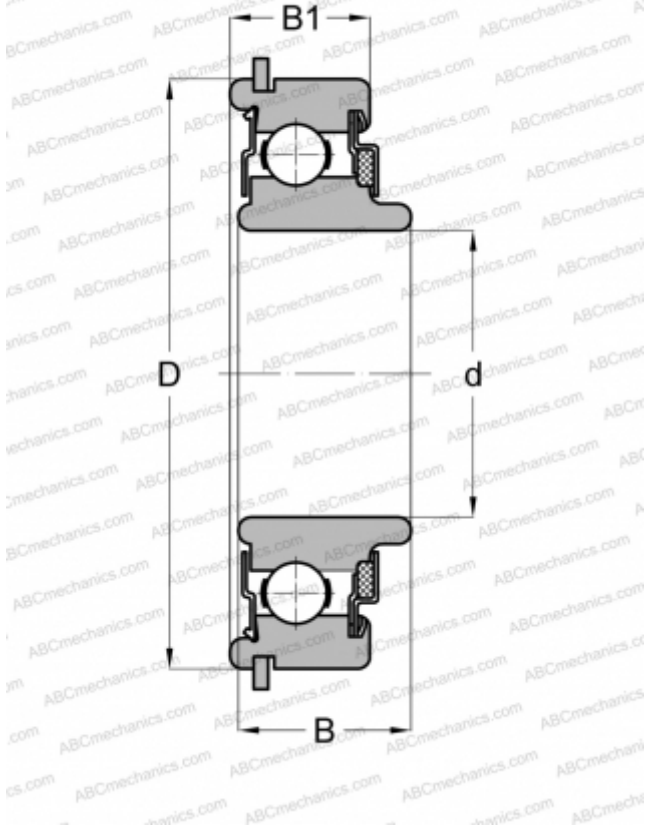

## 87009NR ABC

Deep groove ball bearings

TYPE: Ball bearings, Radial ball bearings, Single row, With snap ring groove, Snap ring, felt seals on one side, shield on second side, wide inner ring

### Technical specification

#### DIMENSIONS, MM

d	9,000
D	30,000
B	12,700
B1	8,992

#### WEIGHT, KG

0,043