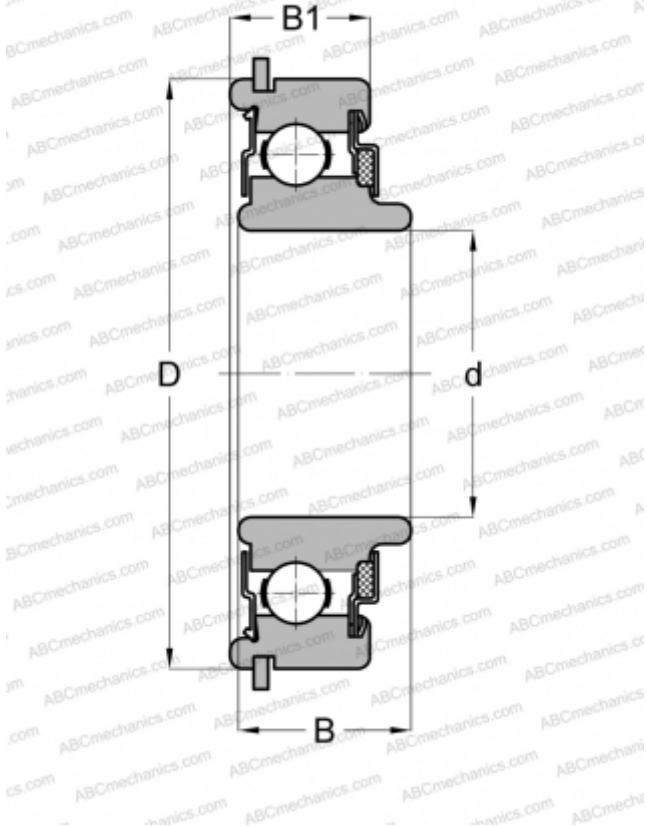

487009 NEW DEPARTURE

Deep groove ball bearings

TYPE: Ball bearings, Radial ball bearings, Single row, With snap ring groove, Snap ring, felt seals on one side, shield on second side, wide inner ring

Technical specification

DIMENSIONS, MM

d	9,000
D	30,000
B	12,700
B1	8,992

WEIGHT, KG

0,043

MANUFACTURER

[NEW DEPARTURE](#)

INTERCHANGE

[ABC 87009NR](#)