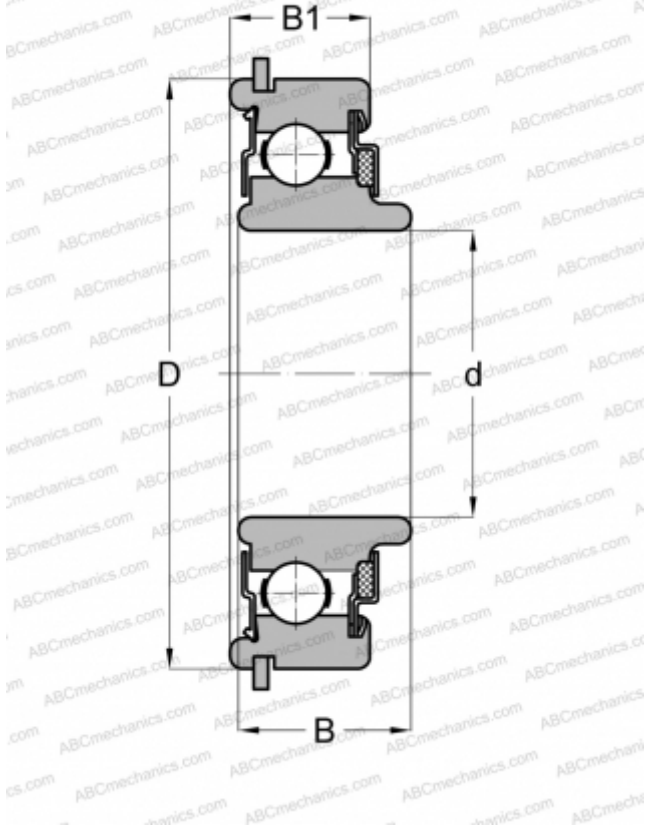

87500NR ABC

Deep groove ball bearings

TYPE: Ball bearings, Radial ball bearings, Single row, With snap ring groove, Snap ring, felt seals on one side, shield on second side, wide inner ring

Technical specification

DIMENSIONS, MM

d	10,000
D	30,000
B	12,700
B1	8,992

WEIGHT, KG

0,035

MANUFACTURER

[ABC](#)

INTERCHANGE

NEW DEPARTURE