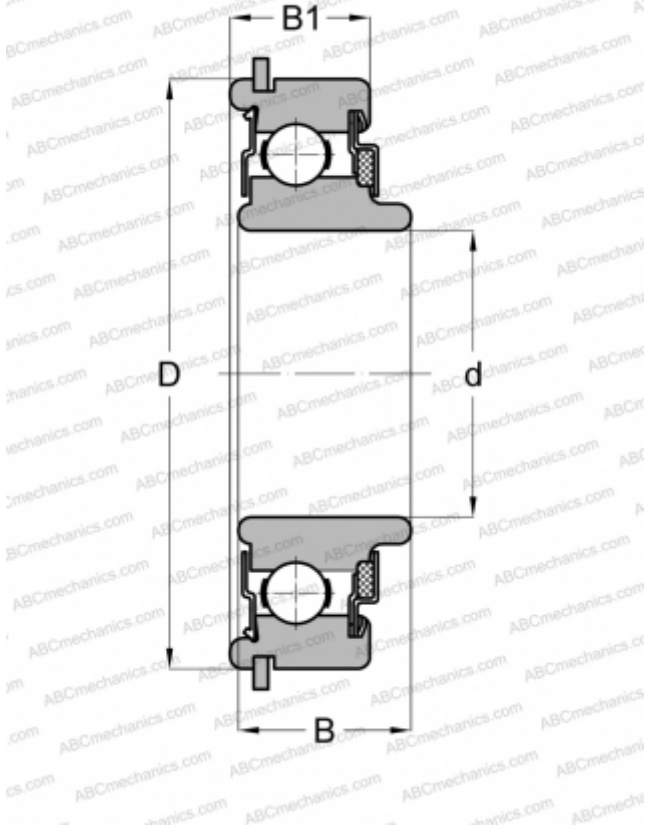

487500 NEW DEPARTURE

Deep groove ball bearings

TYPE: Ball bearings, Radial ball bearings, Single row, With snap ring groove, Snap ring, felt seals on one side, shield on second side, wide inner ring

Technical specification

DIMENSIONS, MM

d	10,000
D	30,000
B	12,700
B1	8,992

WEIGHT, KG

0,035

MANUFACTURER

[NEW DEPARTURE](#)

INTERCHANGE

ABC [87500NR](#)