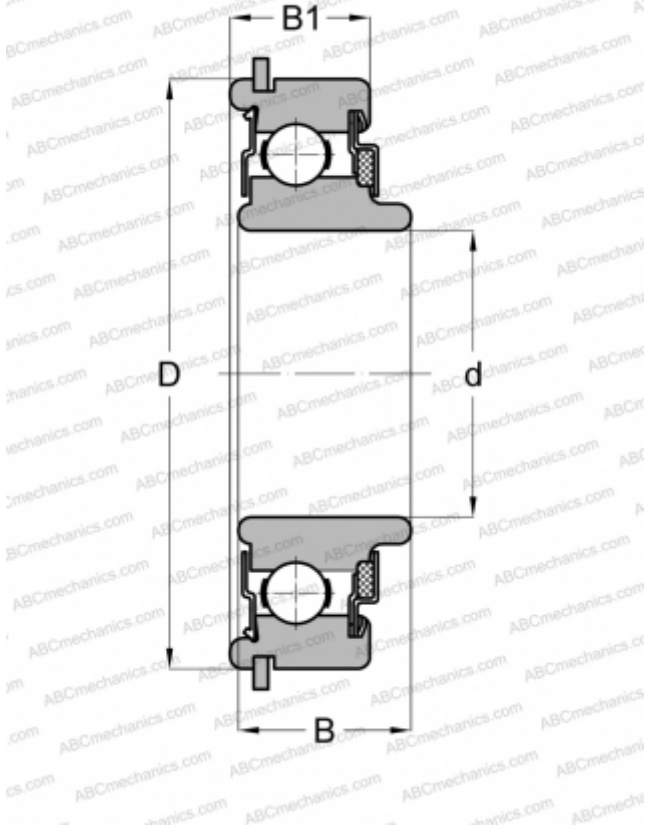

## 87501NR ABC

Deep groove ball bearings

TYPE: Ball bearings, Radial ball bearings, Single row, With snap ring groove, Snap ring, felt seals on one side, shield on second side, wide inner ring

### Technical specification

#### DIMENSIONS, MM

d	12,000
D	32,000
B	12,700
B1	10,008

#### WEIGHT, KG

0,044