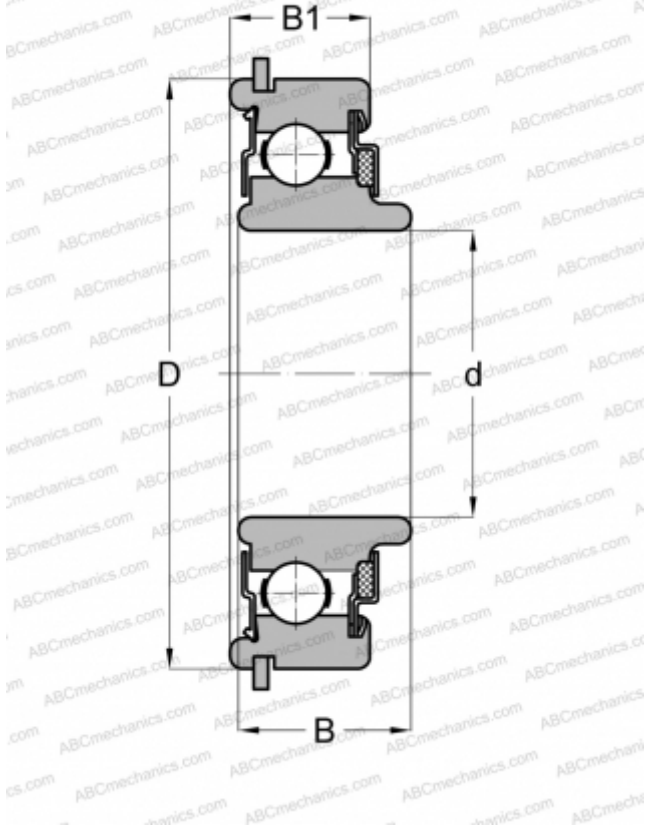

487501 NEW DEPARTURE

Deep groove ball bearings

TYPE: Ball bearings, Radial ball bearings, Single row, With snap ring groove, Snap ring, felt seals on one side, shield on second side, wide inner ring

Technical specification

DIMENSIONS, MM

d	12,000
D	32,000
B	12,700
B1	10,008

WEIGHT, KG

0,044

MANUFACTURER

[NEW DEPARTURE](#)

INTERCHANGE

ABC [87501NR](#)