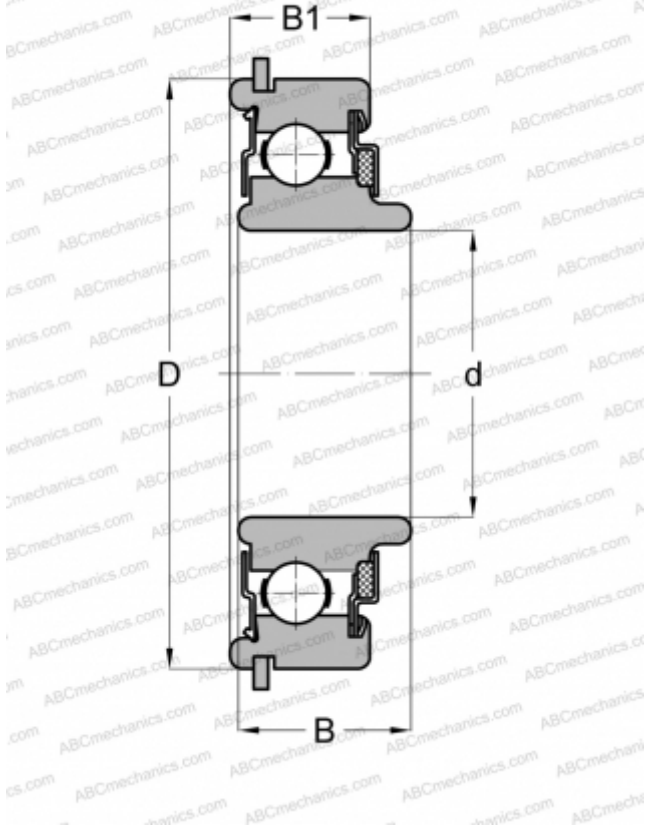

## 87013NR ABC

Deep groove ball bearings

TYPE: Ball bearings, Radial ball bearings, Single row, With snap ring groove, Snap ring, felt seals on one side, shield on second side, wide inner ring

### Technical specification

#### DIMENSIONS, MM

d	13,000
D	32,000
B	12,700
B1	10,008

#### WEIGHT, KG

0,042