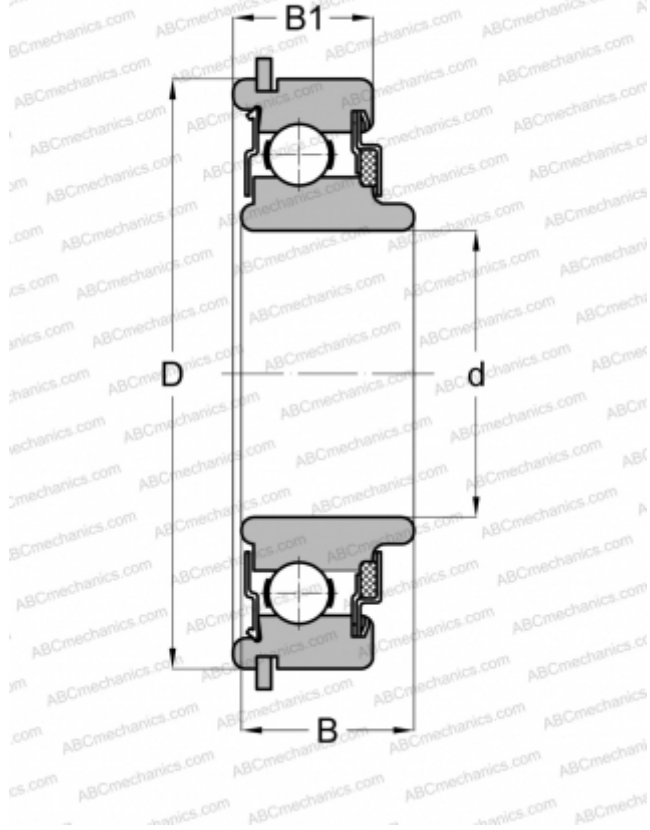

## 487013 NEW DEPARTURE

Deep groove ball bearings

TYPE: Ball bearings, Radial ball bearings, Single row, With snap ring groove, Snap ring, felt seals on one side, shield on second side, wide inner ring

### Technical specification

#### DIMENSIONS, MM

d	13,000
D	32,000
B	12,700
B1	10,008

#### WEIGHT, KG

0,042