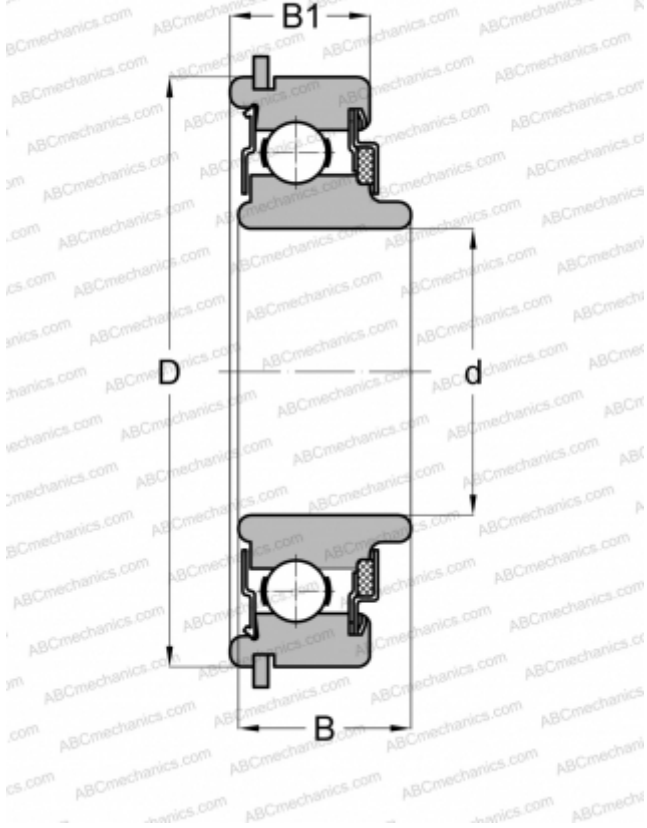

87014NR ABC

Deep groove ball bearings

TYPE: Ball bearings, Radial ball bearings, Single row, With snap ring groove, Snap ring, felt seals on one side, shield on second side, wide inner ring

Technical specification

DIMENSIONS, MM

d	14,000
D	35,000
B	12,700
B1	10,998

WEIGHT, KG

0,052

MANUFACTURER

[ABC](#)

INTERCHANGE

NEW DEPARTURE