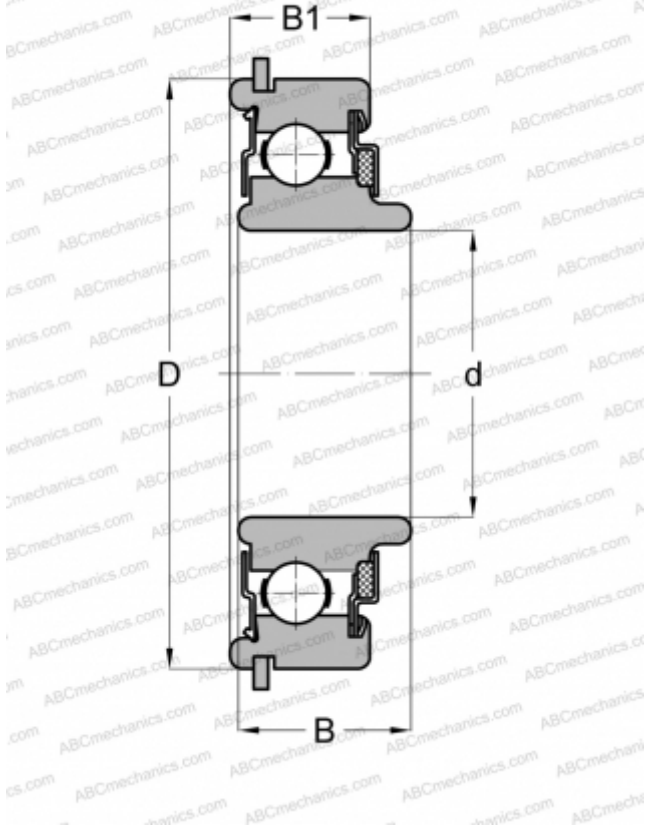

## 487014 NEW DEPARTURE

Deep groove ball bearings

TYPE: Ball bearings, Radial ball bearings, Single row, With snap ring groove, Snap ring, felt seals on one side, shield on second side, wide inner ring

### Technical specification

#### DIMENSIONS, MM

d	14,000
D	35,000
B	12,700
B1	10,998

#### WEIGHT, KG

0,052