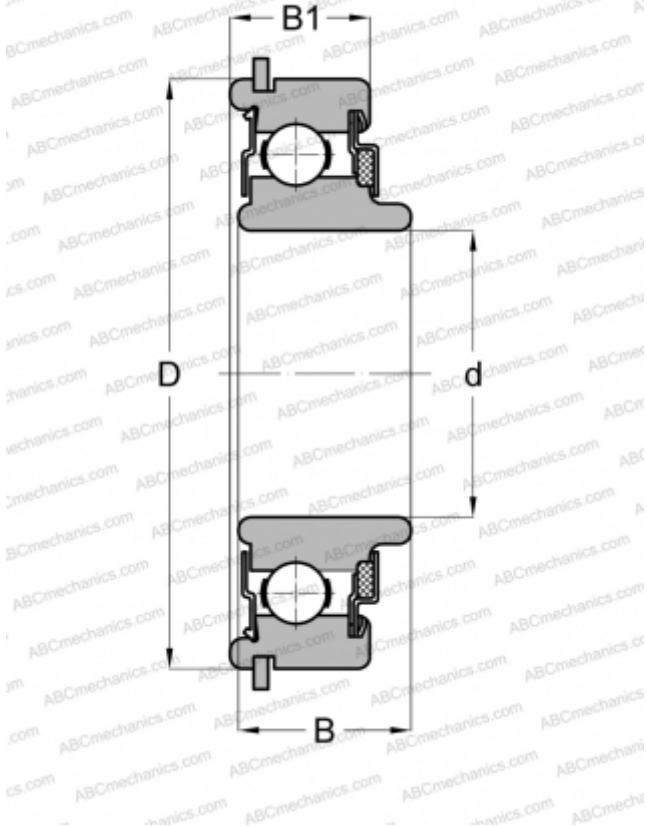

87502NR ABC

Deep groove ball bearings

TYPE: Ball bearings, Radial ball bearings, Single row, With snap ring groove, Snap ring, felt seals on one side, shield on second side, wide inner ring

Technical specification

DIMENSIONS, MM

d	15,000
D	35,000
B	12,700
B1	10,998

WEIGHT, KG

0,049

MANUFACTURER

[ABC](#)

INTERCHANGE

NEW DEPARTURE