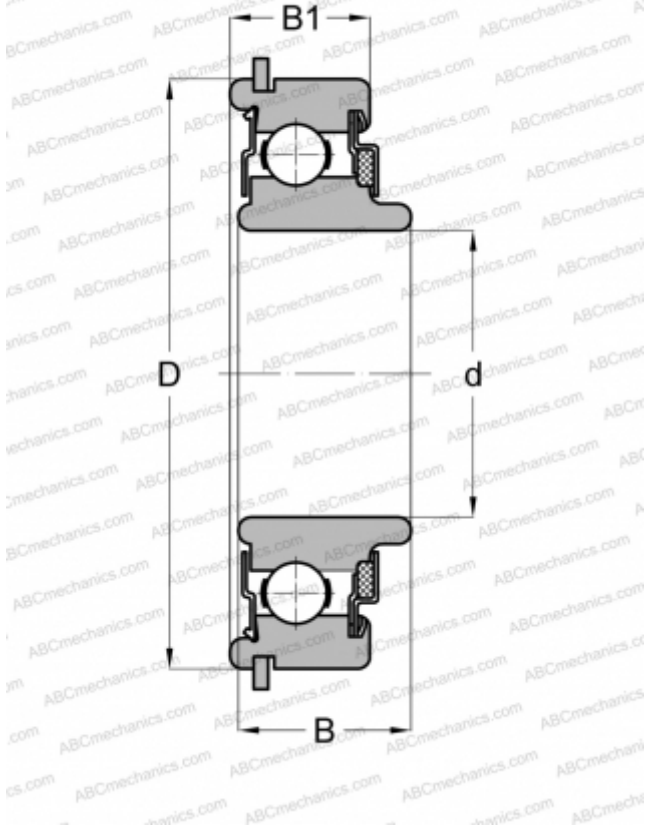

## 87016NR ABC

Deep groove ball bearings

TYPE: Ball bearings, Radial ball bearings, Single row, With snap ring groove, Snap ring, felt seals on one side, shield on second side, wide inner ring

### Technical specification

#### DIMENSIONS, MM

d	16,000
D	35,000
B	12,700
B1	10,998

#### WEIGHT, KG

0,048